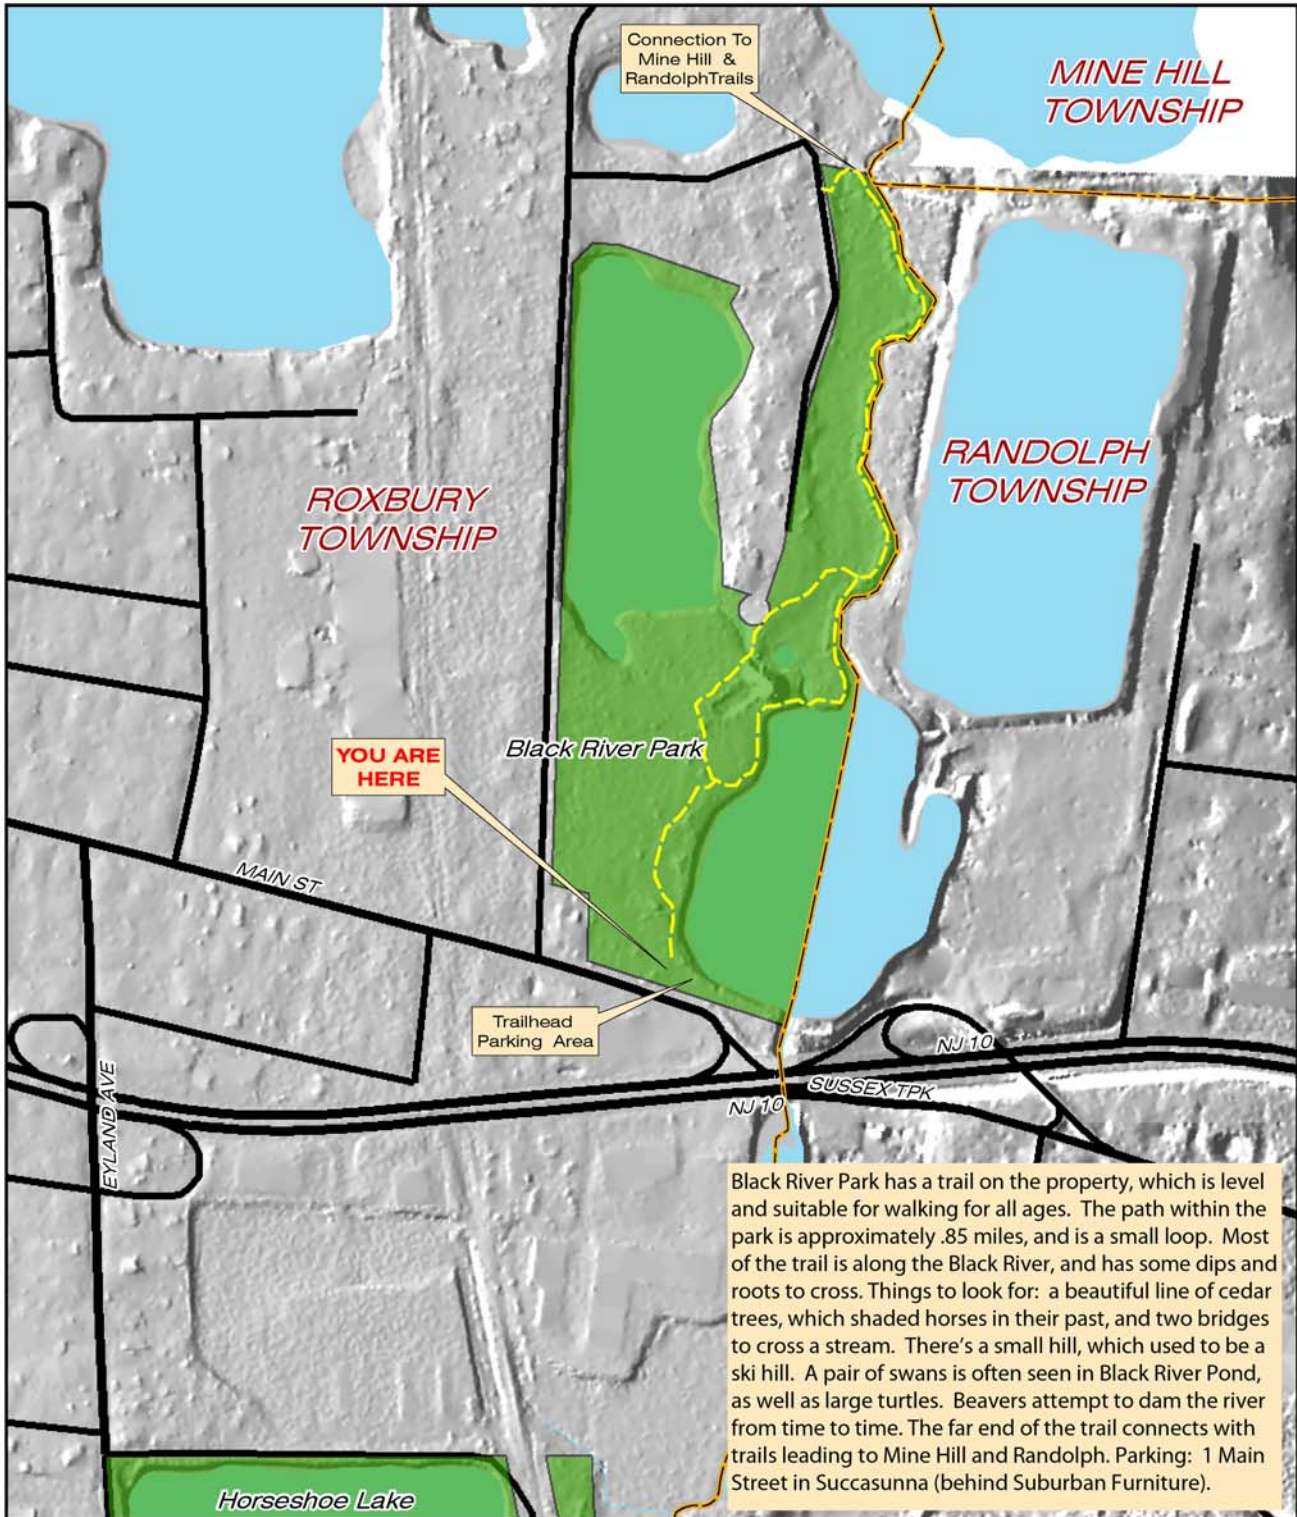

BLACK RIVER PARK

MARKED HIKING TRAILS

TOWNSHIP OF ROXBURY, MORRIS COUNTY, NEW JERSEY

Legend

- Black River Trail
- Rivers & Streams
- Municipal Boundaries
- Parks

TOWNSHIP OF ROXBURY
ENGINEERING DEPARTMENT

1715 ROUTE 46, LEDGEWOOD, NJ 07852
 PHONE: (973) 448-2018 FAX: (973) 448-2119